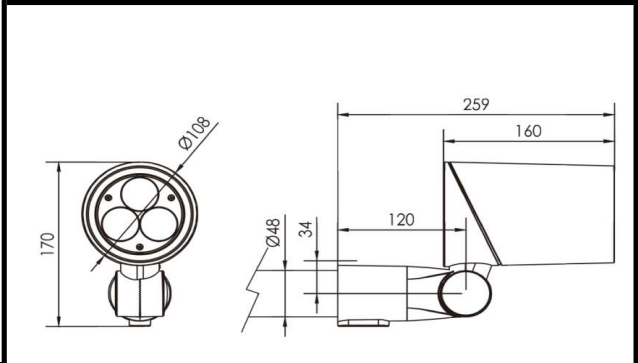

Sovitron Interior Pvt.Ltd.

Model Name	GOTHIC-1140M/DL-OSL-1140ME-3
Description	Flood light

Technical description	Image
-----------------------	-------

Dimension	Dia=108mm W=160mm H=170mm
Frame	Aluminium Die-cast
Color Tempertaure	4000K
Power	15W
Total Luminous Flux	1350 lm
Efficacy	90 lm/W
IP rating	66
Beam angle	2.6, 3.5, 12, 20, 30, 60, 10x70, 5x2 Degree
Color Rendering	≥80
Mounting	Pole Mounted
Optics	Lens & Clear Glass
Dimming	NON-Dimmable
Operating Voltage	220-240 VAC
Standard Lifetime	L70 minimum at 50,000 burning hours

Dimension diagram

Remarks:-

Address: Plot #7 Saroorpur-Nangla Industrial Area,Ballabgarh-Sohna Road,Faridabad-121005
Email: info@sovitron.com